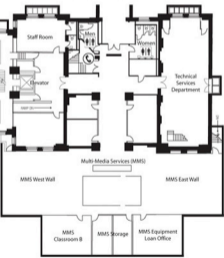

Where to find . . .

- @ Atlases
- P Periodicals
- ☎ Copiers
- ☎ Phone
- 💻 Internet Workstations
- ? Reference Desk
- 📽 Microfilm Reader
- § Sanborn Maps
- 🚻 Restrooms

1st Floor: Circulation, Reference, Maps, General Fiction

Lower Level: Multi-Media Services

2nd Floor: Periodicals, Scanners, Picture Files

3rd Floor: Visual Resources, Periodical Indexes

Brooklyn Campus Library Stacks Guide

Floor	Row 1	Row 2	Row 3
-------	-------	-------	-------

1st Floor Mezzanine (1M)	700 - 720.1	720.1D - 728	728.096 - 745
	Oversize items with call # 700 - 745 are against the wall in front of Aisle 1 and 3		

1st Floor	001 - 309.2	309.2 - 391	391.2 - 699
	Oversize items with call # 001 - 699 on top of file cabinet in front of Aisle 2		

Other Important Locations outside of Stacks

3rd Floor	<ul style="list-style-type: none"> • Periodical Indexes 	<ul style="list-style-type: none"> • Visual Resources Center (VRC)
2nd Floor	<ul style="list-style-type: none"> • Current Periodicals – bound Art & Architecture periodicals 	<ul style="list-style-type: none"> • Picture Files
1st Floor	<ul style="list-style-type: none"> • Reserve Books – Behind Circulation Desk • Reserve carrels 	<ul style="list-style-type: none"> • Fiction -<i>Organized by Author</i> • Reference Books
Lower Level	<ul style="list-style-type: none"> • Multi-Media Services (MMS) 	<ul style="list-style-type: none"> • East Wall